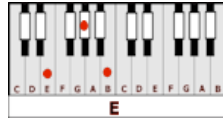

SUSPICION – Terry Stafford (D)

GUITAR / KEYBOARD CHORDS:

D = xxo232

E = o221oo

Em = o22ooo

Bm = xx4432

A = xo222o

G = 320oo3

F#m = 244222

INTRO: Bass pattern in **D** and **E** (ooooooo), played twice

D **Em**
 Every time you kiss me..I'm still not certain that you love me (ooooooo)
Em **D**
 Every time you hold me..I'm still not certain that you care
D **Em**
 Though you keep on saying..you really, really, really love me (ooooooo)
Em **D**
 Do you say the same words..to someone else when I'm not there

Bm **Bm-Bm-Bm D-D-D**
CHORUS: *(Suspicion)*....torments my heart
Bm **Bm-Bm-Bm D-D-D**
(Suspicion)....keeps us apart
Bm **A A-G-F#m-Em**
(Suspicion)....why torture me?

D **Em**
Darling, if you love me..I beg you wait a little longer (ooooooo)
Em **D**
Wait until I drive all..these foolish fears out of my mind
D **Em**
Why can't our romance just keep on..growing stronger (ooooooo)
Em **D**
Maybe I'm suspicious 'cause..true love is so hard to find

Bm **Bm-Bm-Bm D-D-D**
CHORUS: *(Suspicion)*....torments my heart
Bm **Bm-Bm-Bm D-D-D**
(Suspicion)....keeps us apart
Bm **A A-G-F#m-Em**
(Suspicion)....why torture me?

OUTRO: Bass pattern in **D** and **E** (ooooooo), played once with quick fade out