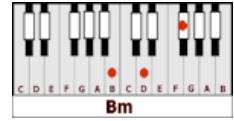

SUSPICION – Terry Stafford (D)

GUITAR / KEYBOARD CHORDS:

D = xxo232

E = o221oo

Em = o22ooo

Bm = xx4432

A = xo222o

G = 320oo3

Bm **Bm-Bm-Bm D-D-D**
CHORUS: *(Suspicion)*....torments my heart
Bm **Bm-Bm-Bm D-D-D**
(Suspicion)....keeps us apart
Bm **A A-G-F#m-Em**
(Suspicion)....why torture me?

D **Em**
Darling, if you love me..I beg you wait a little longer (ooooooo)
Em **D**
Wait until I drive all..these foolish fears out of my mind
D **Em**
Why can't our romance just keep on..growing stronger (ooooooo)
Em **D**
Maybe I'm suspicious 'cause..true love is so hard to find

Bm **Bm-Bm-Bm D-D-D**
CHORUS: *(Suspicion)*....torments my heart
Bm **Bm-Bm-Bm D-D-D**
(Suspicion)....keeps us apart
Bm **A A-G-F#m-Em**
(Suspicion)....why torture me?

OUTRO: Bass pattern in **D** and **E** (ooooooo), played once with quick fade out