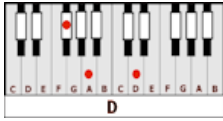

SUSPICION – Terry Stafford (D)

GUITAR / KEYBOARD CHORDS:

D = xxo232

E = o221oo

Em = o22ooo

Bm = xx4432

A = xo222o

G = 320oo3

F#m = 244222

INTRO: Bass pattern in **D** and **E** (ooooooo), played twice

D **Em**
 Every time you kiss me..I'm still not certain that you love me (ooooooo)
Em **D**
 Every time you hold me..I'm still not certain that you care
D **Em**
 Though you keep on saying..you really, really, really love me (ooooooo)
Em **D**
 Do you say the same words..to someone else when I'm not there

Bm **Bm-Bm-Bm D-D-D**
CHORUS: *(Suspicion)*....torments my heart
Bm **Bm-Bm-Bm D-D-D**
(Suspicion)....keeps us apart
Bm **A A-G-F#m-Em**
(Suspicion)....why torture me?

D **Em**
Darling, if you love me..I beg you wait a little longer (ooooooo)
Em **D**
Wait until I drive all..these foolish fears out of my mind
D **Em**
Why can't our romance just keep on..growing stronger (ooooooo)
Em **D**
Maybe I'm suspicious 'cause..true love is so hard to find

Bm **Bm-Bm-Bm D-D-D**
CHORUS: *(Suspicion)*....torments my heart
Bm **Bm-Bm-Bm D-D-D**
(Suspicion)....keeps us apart
Bm **A A-G-F#m-Em**
(Suspicion)....why torture me?

OUTRO: Bass pattern in **D** and **E** (ooooooo), played once with quick fade out