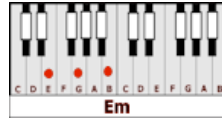

SUSPICION – Terry Stafford (D)

GUITAR / KEYBOARD CHORDS:

D = xxo232

E = o221oo

Em = o22ooo

Bm = xx4432

A = xo222o

G = 320oo3

F#m = 244222

INTRO: Bass pattern in **D** and **E** (ooooooo), played twice

D **Em**
 Every time you kiss me..I'm still not certain that you love me (ooooooo)
Em **D**
 Every time you hold me..I'm still not certain that you care
D **Em**
 Though you keep on saying..you really, really, really love me (ooooooo)
Em **D**
 Do you say the same words..to someone else when I'm not there

Bm **Bm-Bm-Bm D-D-D**
CHORUS: *(Suspicion)*....torments my heart
Bm **Bm-Bm-Bm D-D-D**
(Suspicion)....keeps us apart
Bm **A A-G-F#m-Em**
(Suspicion)....why torture me?

D **Em**
Darling, if you love me..I beg you wait a little longer (ooooooo)
Em **D**
Wait until I drive all..these foolish fears out of my mind
D **Em**
Why can't our romance just keep on..growing stronger (ooooooo)
Em **D**
Maybe I'm suspicious 'cause..true love is so hard to find

Bm **Bm-Bm-Bm D-D-D**
CHORUS: *(Suspicion)*....torments my heart
Bm **Bm-Bm-Bm D-D-D**
(Suspicion)....keeps us apart
Bm **A A-G-F#m-Em**
(Suspicion)....why torture me?

OUTRO: Bass pattern in **D** and **E** (ooooooo), played once with quick fade out